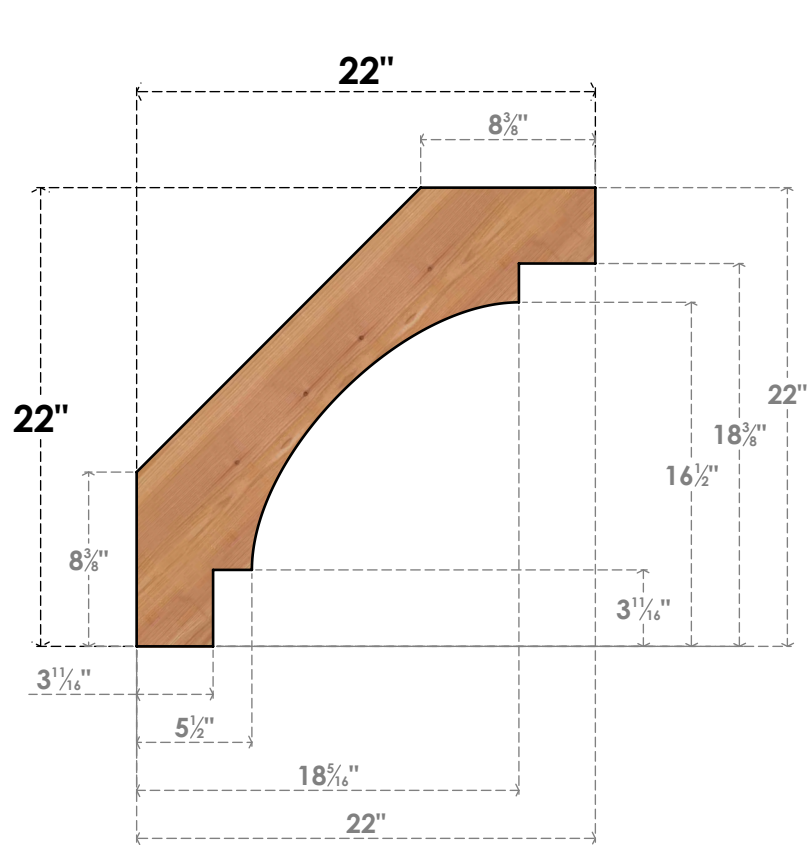

BRC04X22X22MRC00SWR

3 1/2"W X 22"D X 22"H MERCED SMOOTH BRACE, WESTERN RED CEDAR

SIDE

FRONT

EKENA MILLWORK
 2300 WEST MAIN ST.
 CLARKSVILLE, TX 75426
 TOLL FREE: 866-607-0453
 WWW.EKENAMILLWORK.COM

NOTES

1. INSTALLATION TO BE COMPLETED IN ACCORDANCE WITH MANUFACTURER'S SPECIFICATIONS.
2. DRAWING MAY NOT BE TO SCALE
3. THIS DRAWING IS INTENDED FOR DESIGN AND PLANNING PURPOSES ONLY.
4. ALL INFORMATION CONTAINED HEREIN WAS CURRENT AT THE TIME OF DEVELOPMENT BUT MUST BE REVIEWED AND APPROVED BY THE PRODUCT MANUFACTURER TO BE CONSIDERED ACCURATE.
5. PRODUCTS ARE NOT KILN DRIED. THIS ITEM IS UNIQUE AND WILL CONTAIN THE NATURAL VARIATIONS THAT THE WOOD SPECIES OFFERS. THIS MAY RESULT IN VARIATIONS UP TO 1/4"