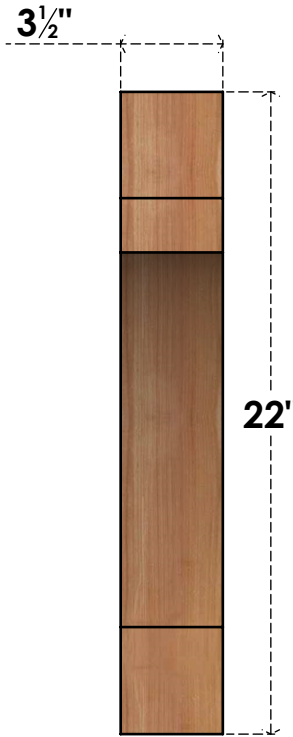

BRC04X22X22MRC00SWR

3 1/2"W X 22"D X 22"H MERCED SMOOTH BRACE, WESTERN RED CEDAR

SIDE

FRONT

EKENA MILLWORK
 2300 WEST MAIN ST.
 CLARKSVILLE, TX 75426
 TOLL FREE: 866-607-0453
 WWW.EKENAMILLWORK.COM

NOTES

1. INSTALLATION TO BE COMPLETED IN ACCORDANCE WITH MANUFACTURER'S SPECIFICATIONS.
2. DRAWING MAY NOT BE TO SCALE
3. THIS DRAWING IS INTENDED FOR DESIGN AND PLANNING PURPOSES ONLY.
4. ALL INFORMATION CONTAINED HEREIN WAS CURRENT AT THE TIME OF DEVELOPMENT BUT MUST BE REVIEWED AND APPROVED BY THE PRODUCT MANUFACTURER TO BE CONSIDERED ACCURATE.
5. PRODUCTS ARE NOT KILN DRIED. THIS ITEM IS UNIQUE AND WILL CONTAIN THE NATURAL VARIATIONS THAT THE WOOD SPECIES OFFERS. THIS MAY RESULT IN VARIATIONS UP TO 1/4"